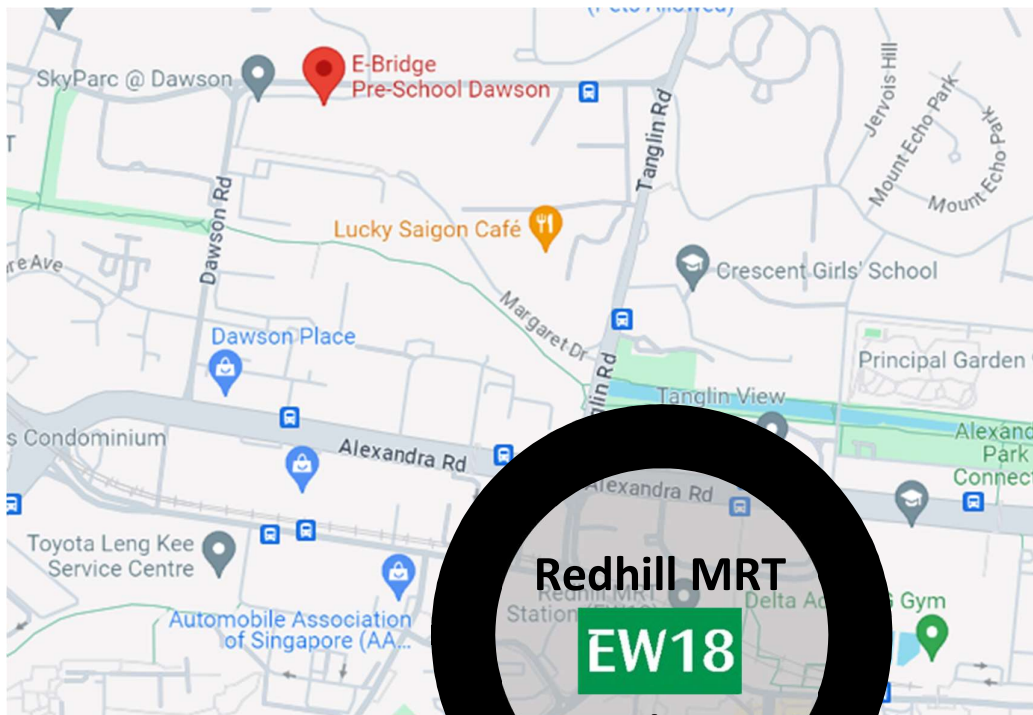

E-Bridge Pre-School

Member of EtonHouse International Education Group

Directions to E-Bridge Pre-School Dawson

Blk 95A Dawson Road, #01-01, Singapore 142095

1. Alight at Redhill MRT station

2. Walk towards Exit A & turn right

3. Walk towards the traffic junction

4. Cross over at the traffic junction and and turn right towards the bus stop

5. Wait for bus 32 at “opp Redhill Stn”

6. Take 3 stops and alight at “Kay Siang Rd - bef Margaret Dr”

7. Walk along the covered corridor

8. Walk along the covered corridor

9. Walk along the building

10. Turn right when you see “E-Bridge Pre-School Infant Care”

11. You have arrived at E-Bridge Pre-School Dawson!